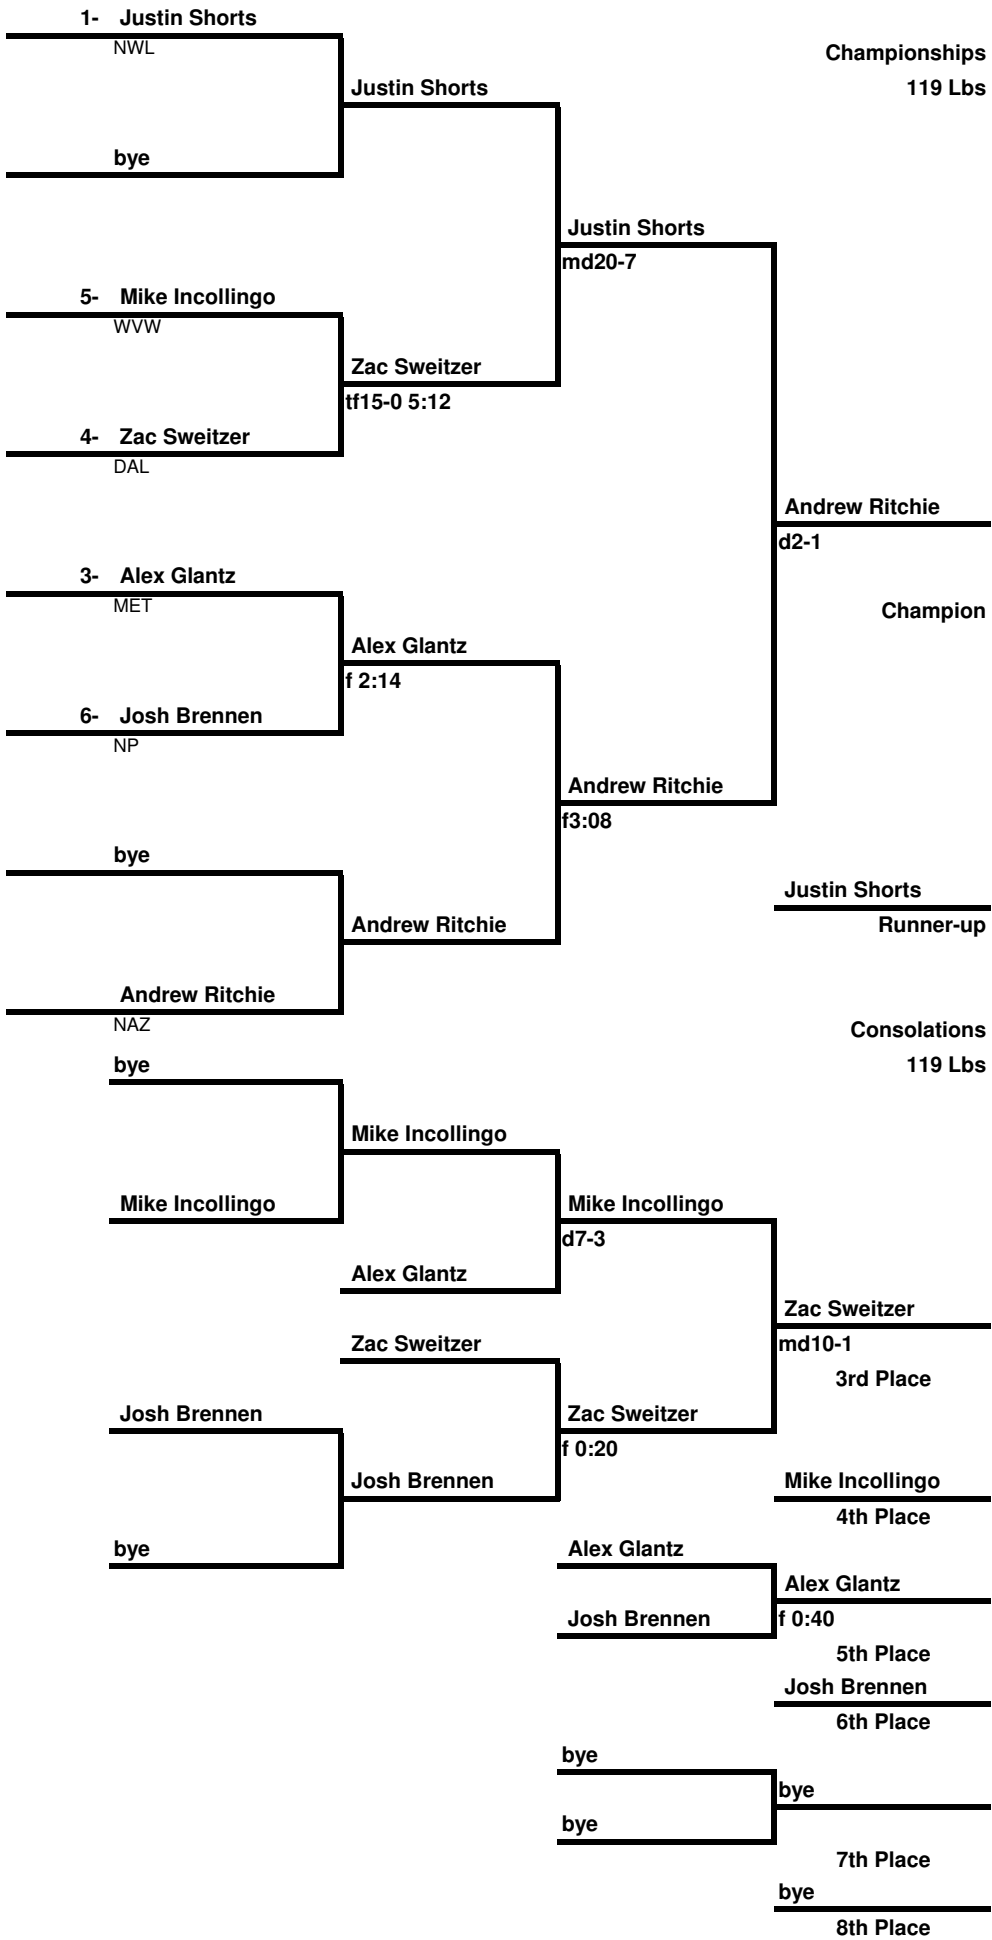

2004 Nazareth Invitational Tournament

Team Scores

1 Nazareth	245.0
2 Dallastown	201.0
3 NW Lehigh	179.5
4 North Penn	139.0
5 Wyoming Valley West	108.0
6 Methacton	75.0

2004 Nazareth Invitational Tournament

2004 Nazareth Invitational Tournament

2004 Nazareth Invitational Tournament

2004 Nazareth Invitational Tournament

2004 Nazareth Invitational Tournament

2004 Nazareth Invitational Tournament

2004 Nazareth Invitational Tournament

2004 Nazareth Invitational Tournament

2004 Nazareth Invitational Tournament