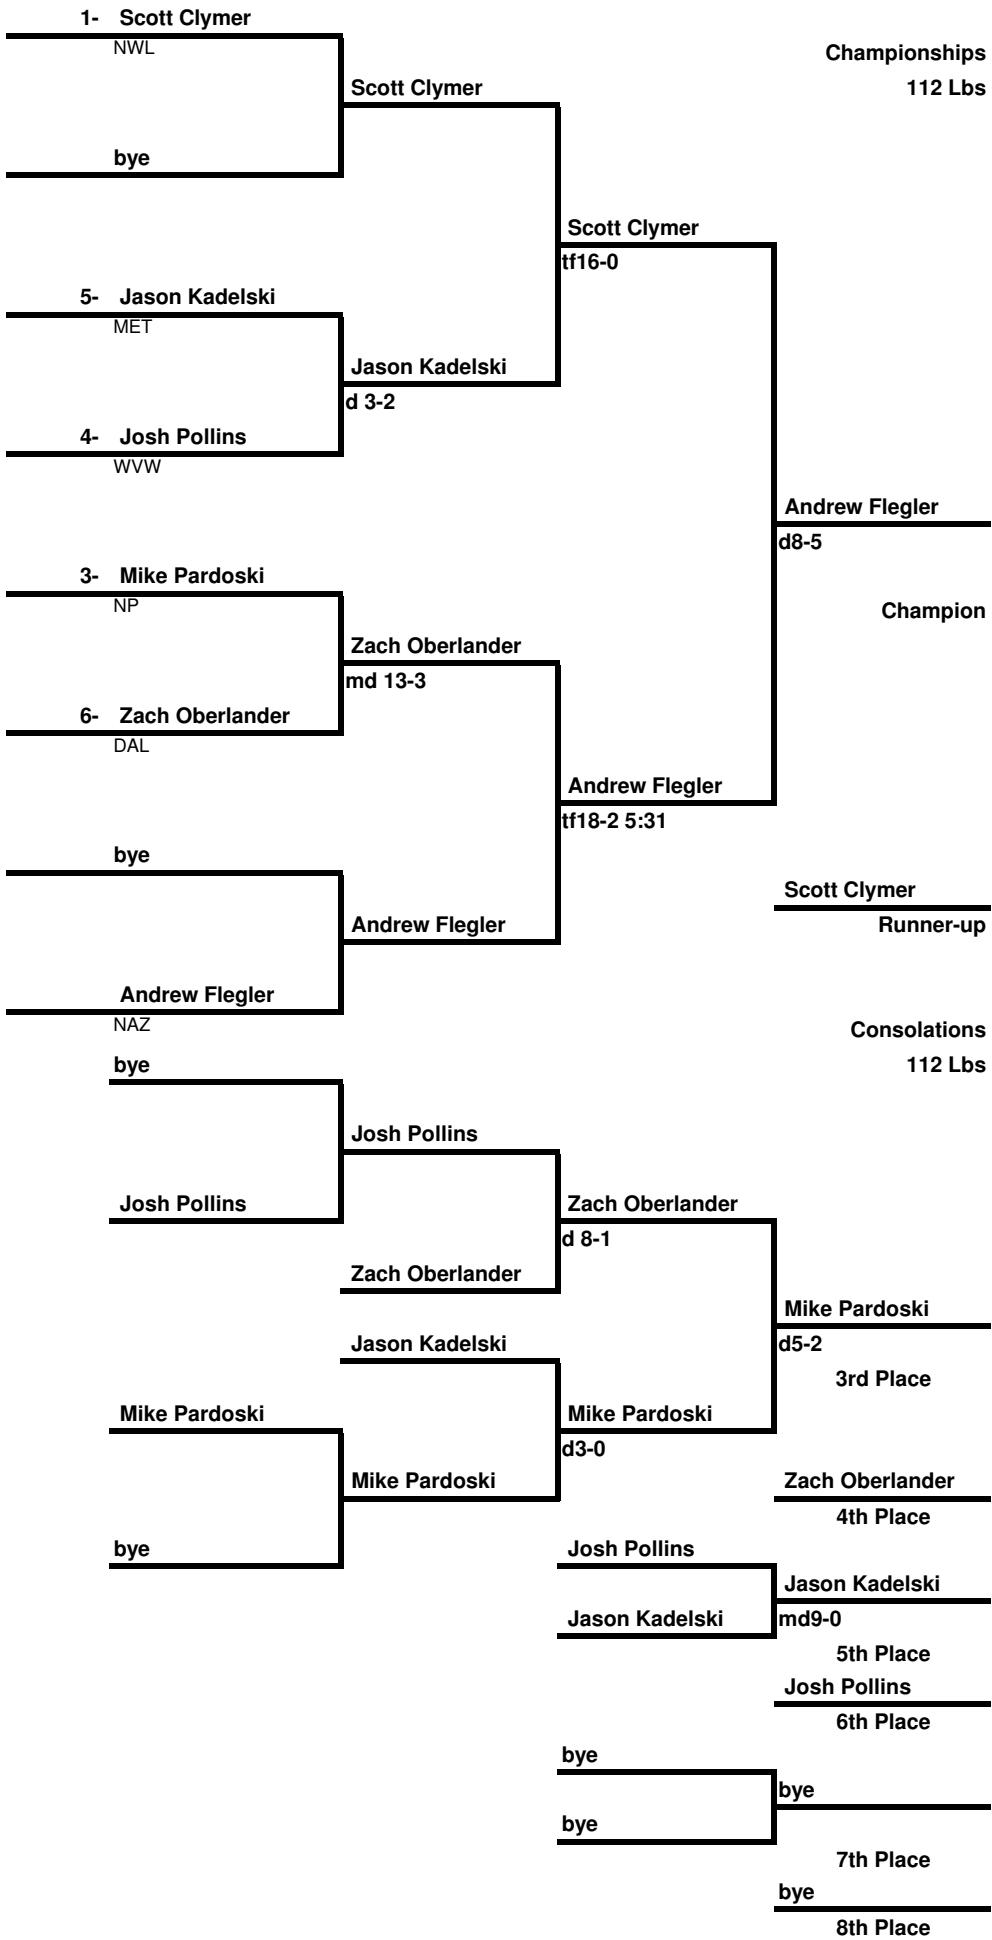

2004 Nazareth Invitational Tournament

Team Scores

1 Nazareth	245.0
2 Dallastown	201.0
3 NW Lehigh	179.5
4 North Penn	139.0
5 Wyoming Valley West	108.0
6 Methacton	75.0

2004 Nazareth Invitational Tournament

2004 Nazareth Invitational Tournament

2004 Nazareth Invitational Tournament

2004 Nazareth Invitational Tournament

2004 Nazareth Invitational Tournament

2004 Nazareth Invitational Tournament

2004 Nazareth Invitational Tournament