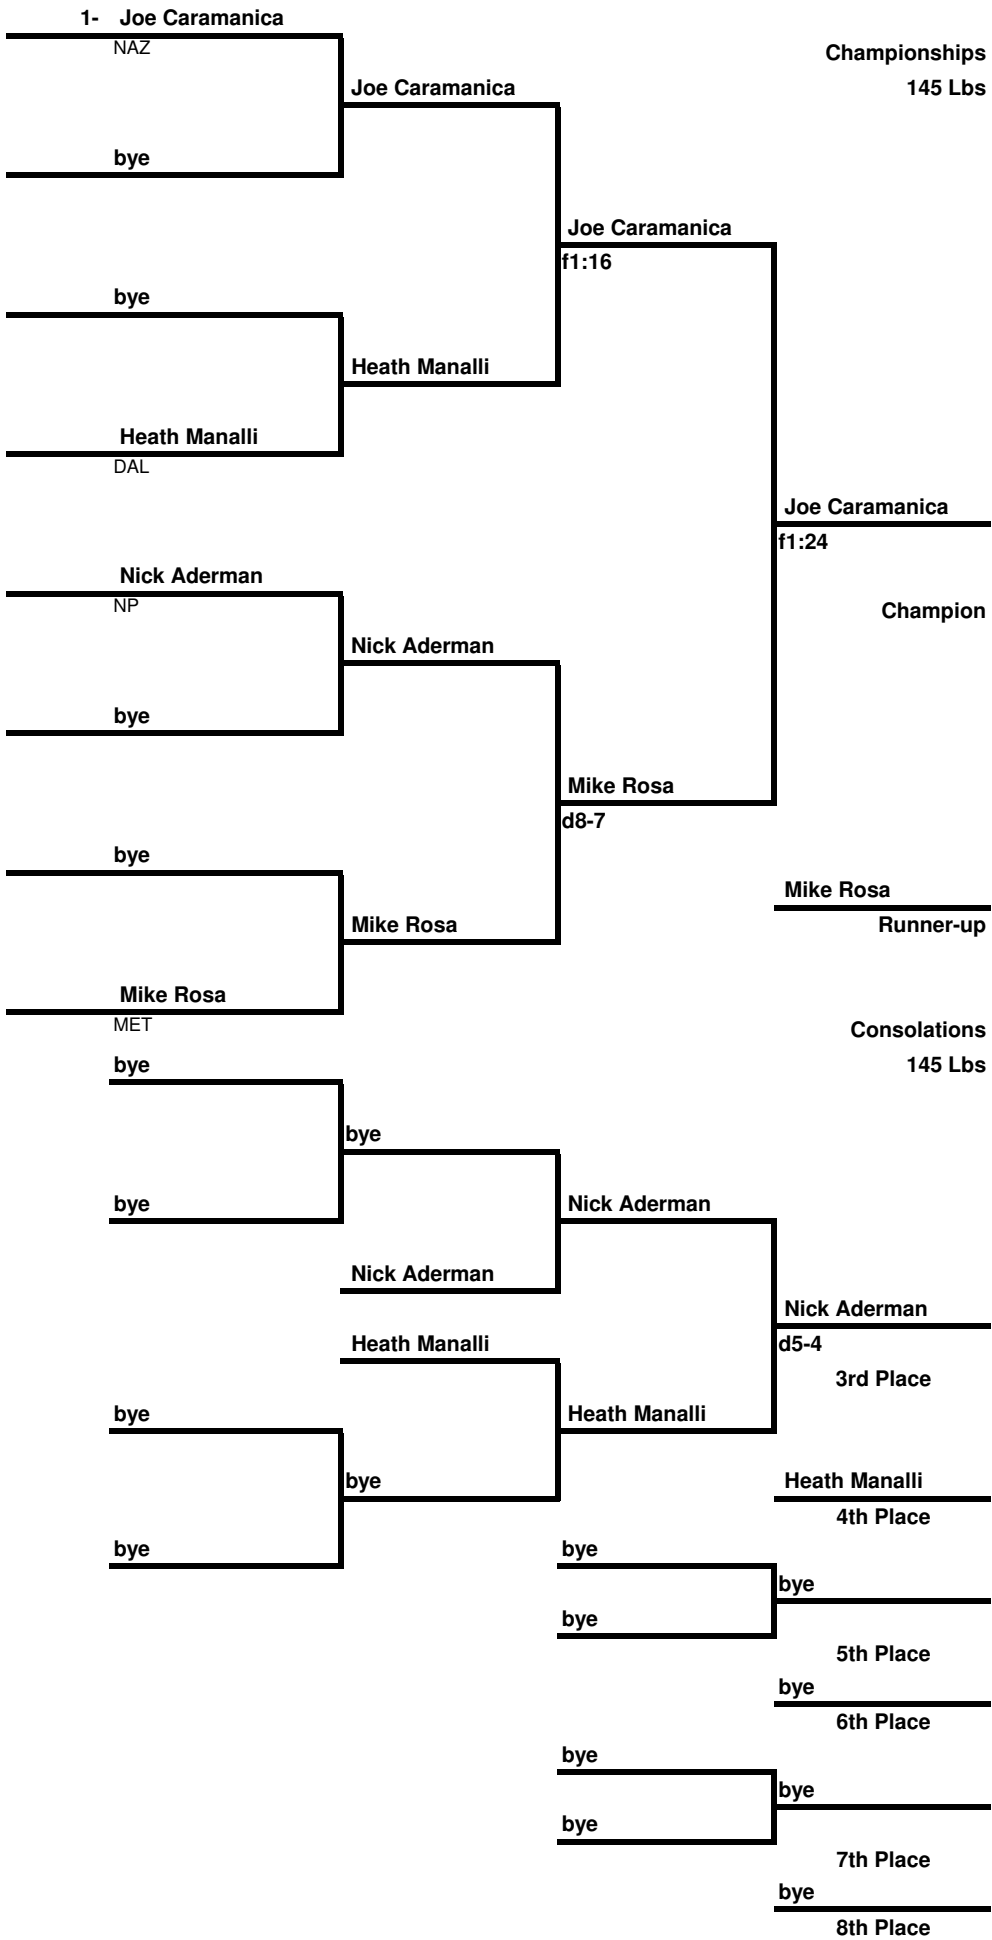

2004 Nazareth Invitational Tournament

Team Scores

1 Nazareth	245.0
2 Dallastown	201.0
3 NW Lehigh	179.5
4 North Penn	139.0
5 Wyoming Valley West	108.0
6 Methacton	75.0

2004 Nazareth Invitational Tournament

2004 Nazareth Invitational Tournament

2004 Nazareth Invitational Tournament

2004 Nazareth Invitational Tournament

2004 Nazareth Invitational Tournament

2004 Nazareth Invitational Tournament

2004 Nazareth Invitational Tournament

2004 Nazareth Invitational Tournament

2004 Nazareth Invitational Tournament