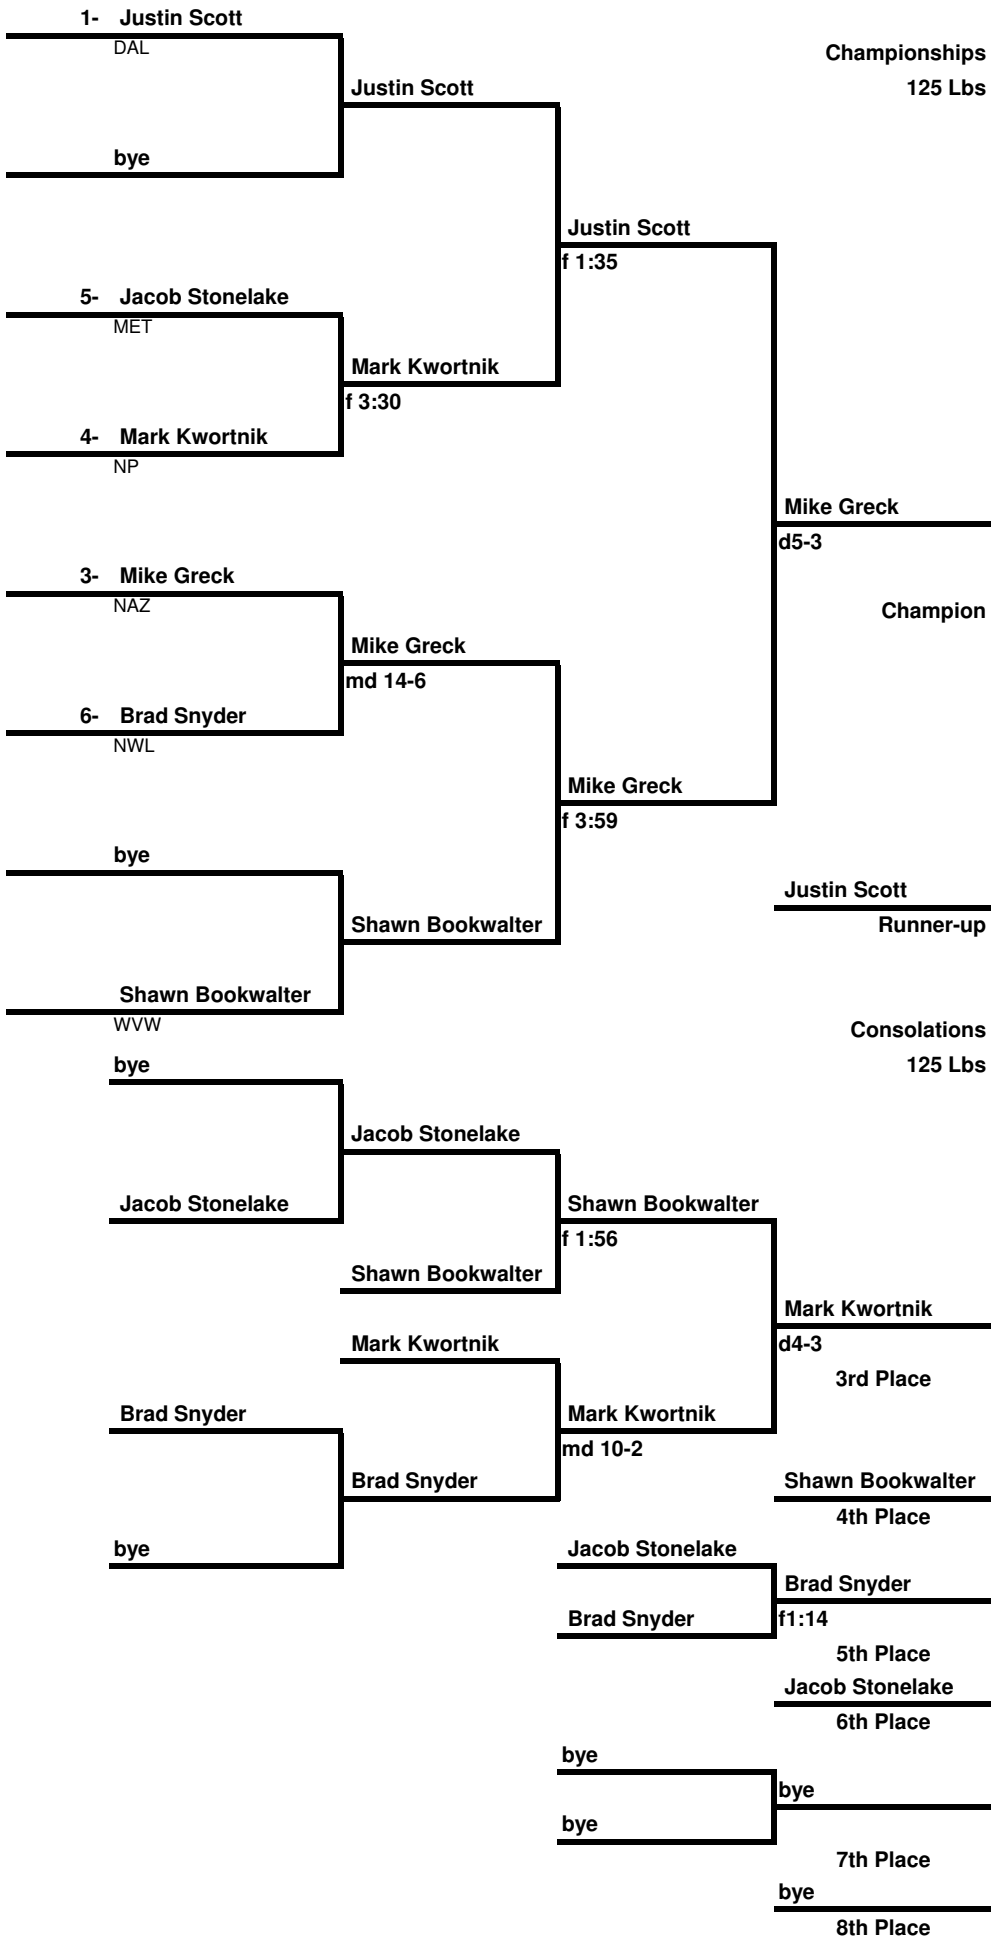

2004 Nazareth Invitational Tournament

Team Scores

1 Nazareth	245.0
2 Dallastown	201.0
3 NW Lehigh	179.5
4 North Penn	139.0
5 Wyoming Valley West	108.0
6 Methacton	75.0

2004 Nazareth Invitational Tournament

2004 Nazareth Invitational Tournament

2004 Nazareth Invitational Tournament

2004 Nazareth Invitational Tournament

2004 Nazareth Invitational Tournament

2004 Nazareth Invitational Tournament

2004 Nazareth Invitational Tournament