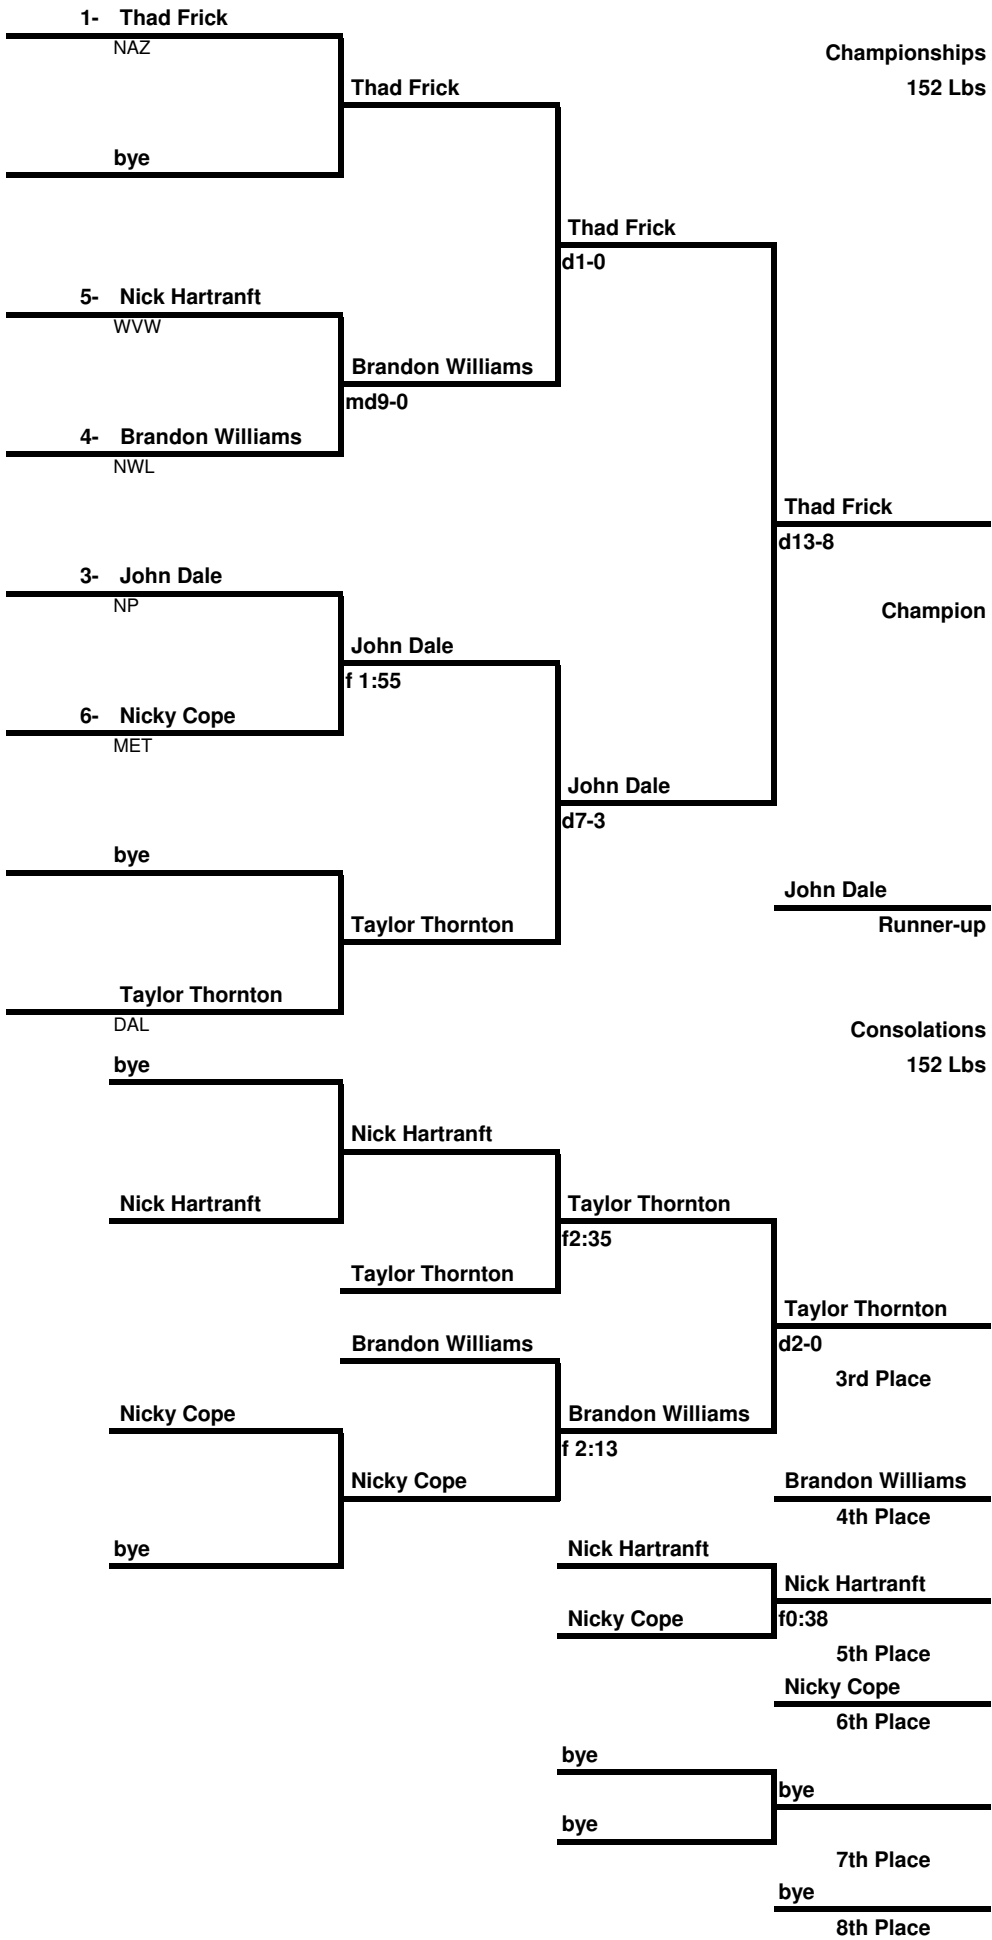

2004 Nazareth Invitational Tournament

Team Scores

1 Nazareth	245.0
2 Dallastown	201.0
3 NW Lehigh	179.5
4 North Penn	139.0
5 Wyoming Valley West	108.0
6 Methacton	75.0

2004 Nazareth Invitational Tournament

2004 Nazareth Invitational Tournament

2004 Nazareth Invitational Tournament

2004 Nazareth Invitational Tournament

2004 Nazareth Invitational Tournament

2004 Nazareth Invitational Tournament

2004 Nazareth Invitational Tournament